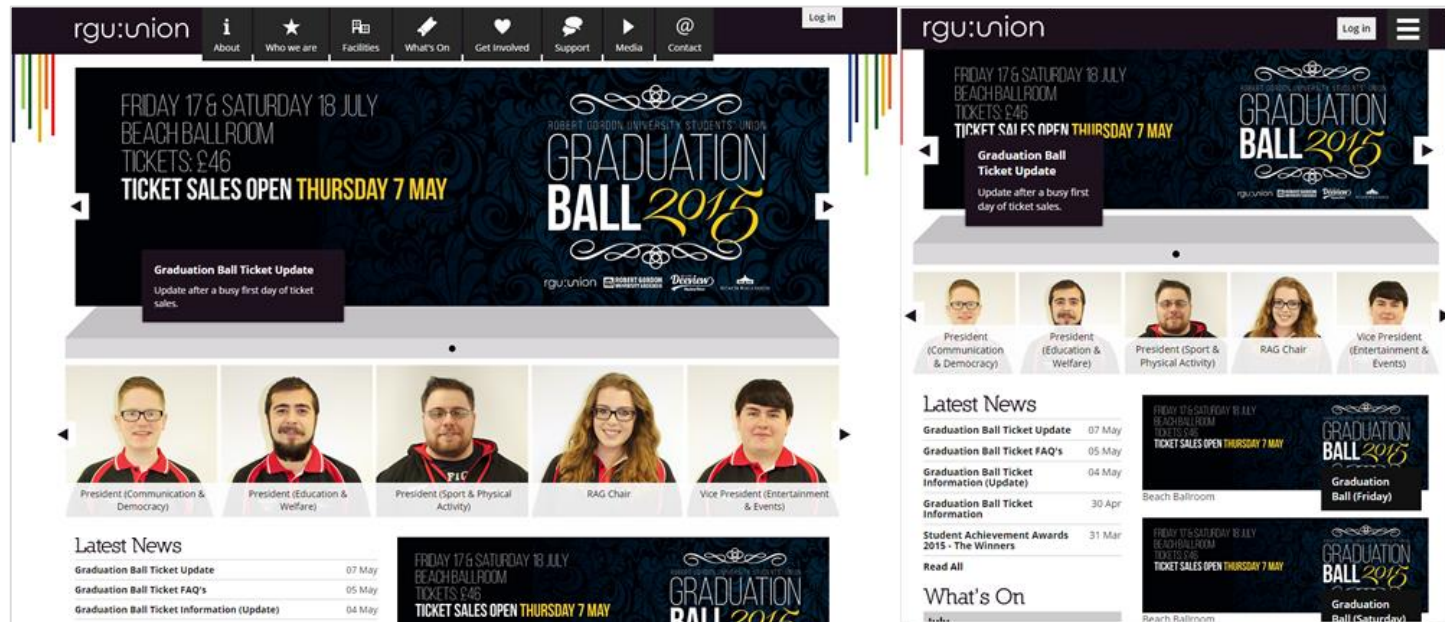

MSL response website design

Make it easy for your students to find the services they need

MSL response website design

Encourage members of the public to buy your merchandise

The image displays two versions of the Exeter Box Office website design. The left version is a desktop layout, and the right version is a mobile layout. Both versions feature a dark header with the 'EXETER BOX OFFICE' logo and navigation links like 'Contact Us' and 'Events'. The main content area includes a welcome message, a featured event for Lucy Spraggan on May 20th, and a 'Your Account' section with 'Log In' and 'Register' options. The mobile version simplifies the layout, focusing on the event listing and account options.

MSL response website design

Promotions for your events are eye-catching on any device

MSL response website design

Help students to participate even when they're on the move

MSL response website design

Keep everyone informed about the great things your Students' Union is doing every day