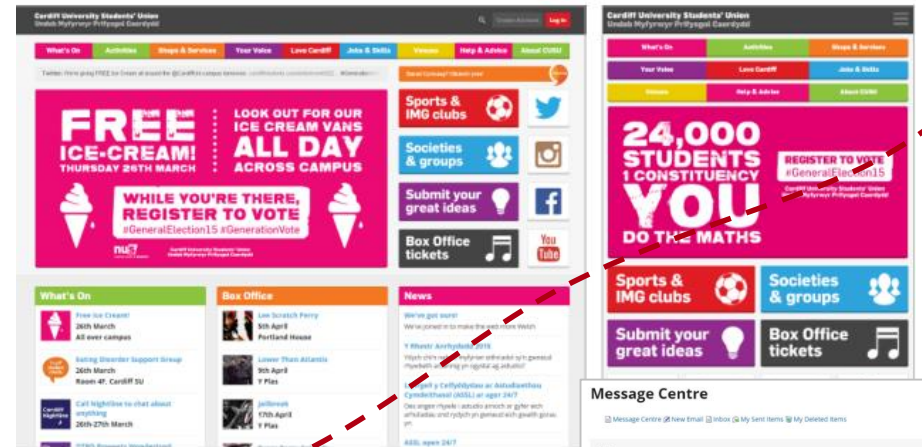

All managed through your CMS

Manage your app through your existing CMS for a fully integrated, holistic approach to digital communications with your students...