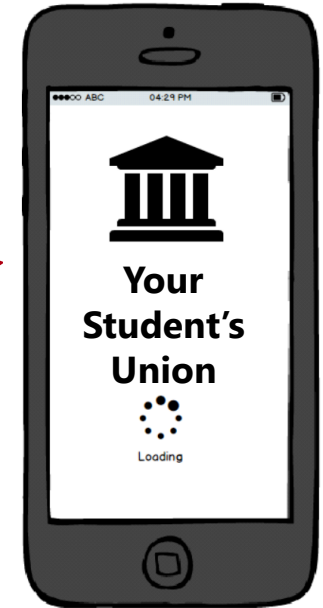

Digital Solutions for Student Organisations

A native mobile app from MSL to keep your students engaged wherever they are...

Your very own app

Your own fully branded app offers an attractive and personalised experience on smartphone and tablet...

Engage students

Improve your ability to engage students in union and university life on the devices they never leave home without...

Make it easy to use

Reduce the barriers for your students to get involved;
register with date of birth, student number, email address,
pick a PIN....