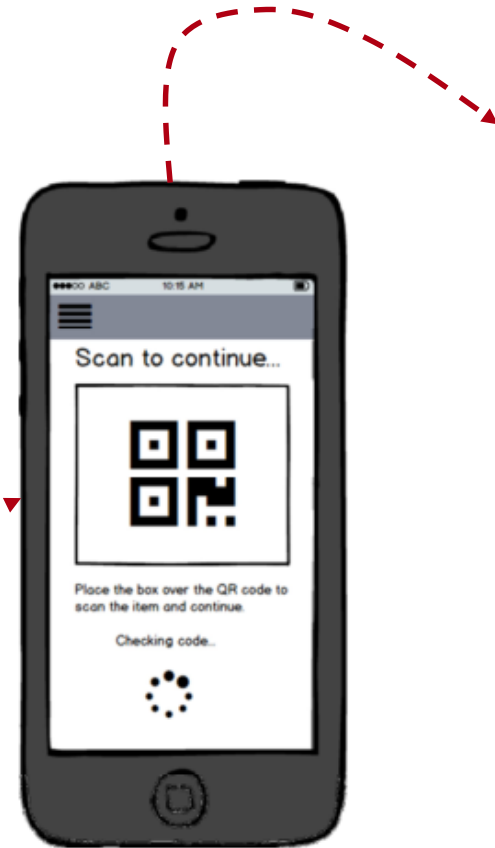

QR codes to speed up interaction

Promote events, memberships, campaigns and events with quick and customisable QR codes....