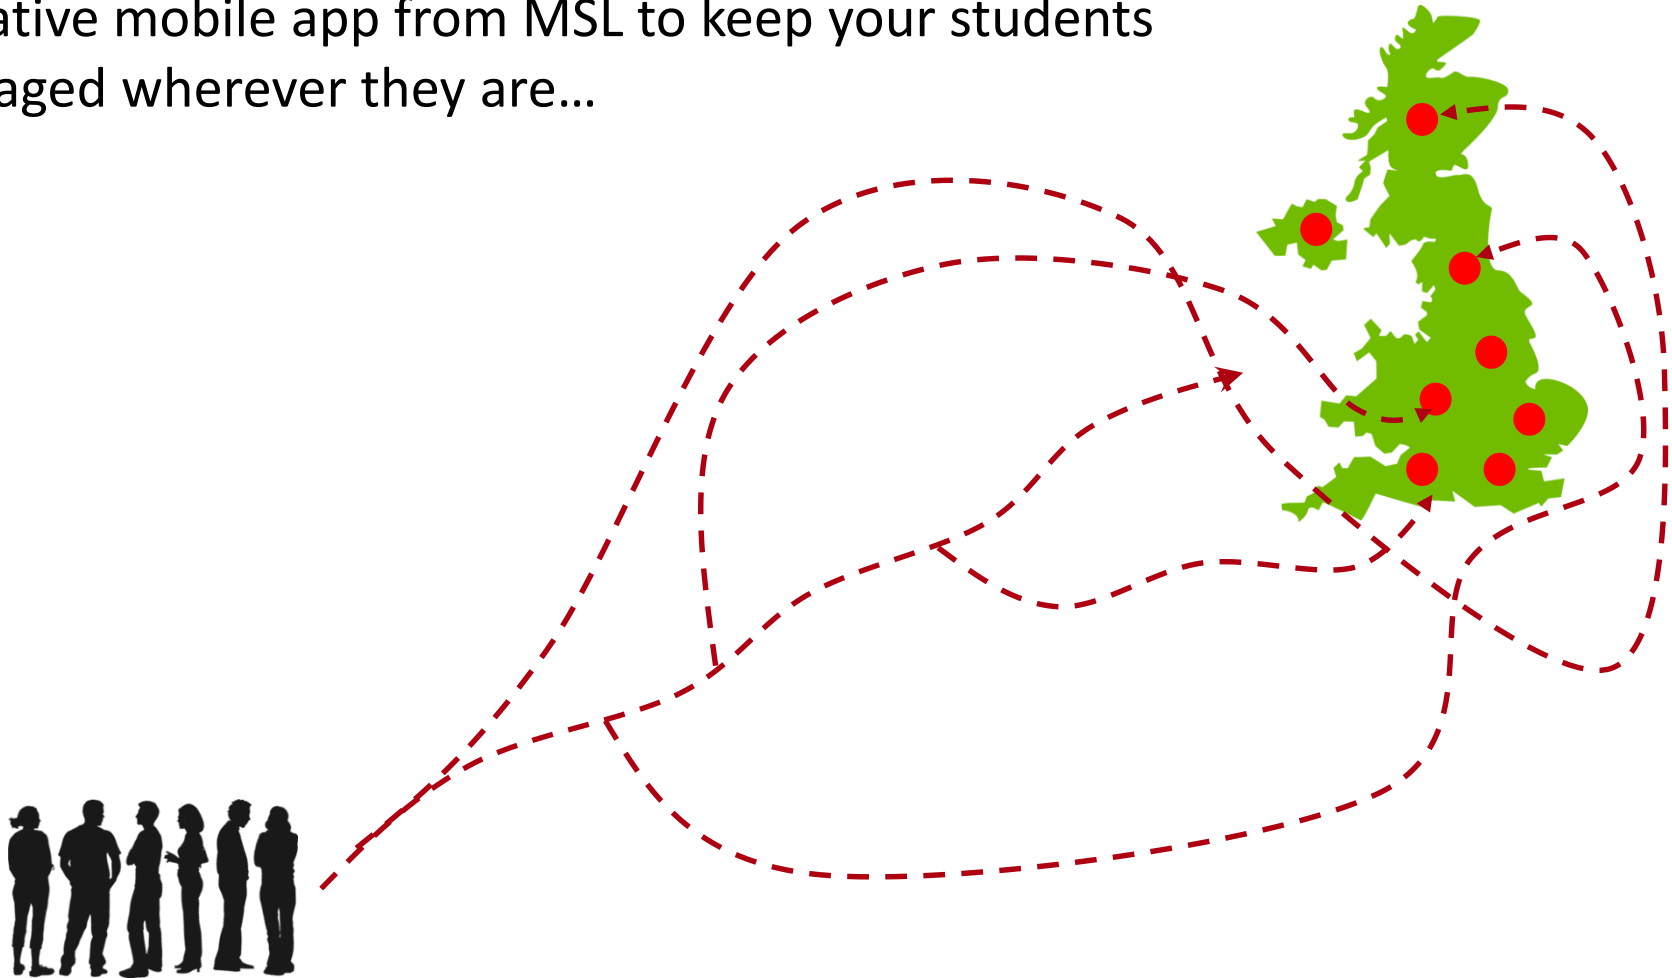

Digital Solutions for Student Organisations

A native mobile app from MSL to keep your students engaged wherever they are...

Your very own app

Your own fully branded app offers an attractive and personalised experience on smartphone and tablet...

Engage students

Improve your ability to engage students in union and university life on the devices they never leave home without...

Make it easy to use

Reduce the barriers for your students to get involved;
register with date of birth, student number, email address,
pick a PIN....