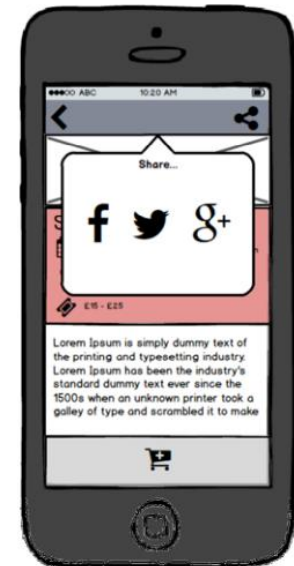

Engage students

Improve your ability to engage students in union and university life on the devices they never leave home without...

Make it easy to use

Reduce the barriers for your students to get involved;
register with date of birth, student number, email address,
pick a PIN....

Personalise the experience

Your app will present up-to-date, relevant and ever-changing information to your users when they log in based on their memberships, tickets bought and interests....

Not just content

What do you want your students to do? Interact with groups, buy tickets, vote, stay informed – all done through your app...

Social media integration

Your students love to stay in touch with friends; let them share content and interactions through the apps they already use and with their clubs and societies social sites...