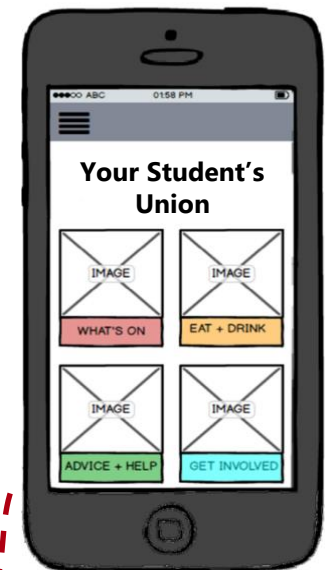

Engage students

Improve your ability to engage students in union and university life on the devices they never leave home without...

Make it easy to use

Reduce the barriers for your students to get involved;
register with date of birth, student number, email address,
pick a PIN....

....then they're logged in for good...

Forge strong relationships

Let your students know who you are and what you do; populate your organisation's details with social media links, outlets and opening times, news and events....

Personalise the experience

Your app will present up-to-date, relevant and ever-changing information to your users when they log in based on their memberships, tickets bought and interests....

Not just content